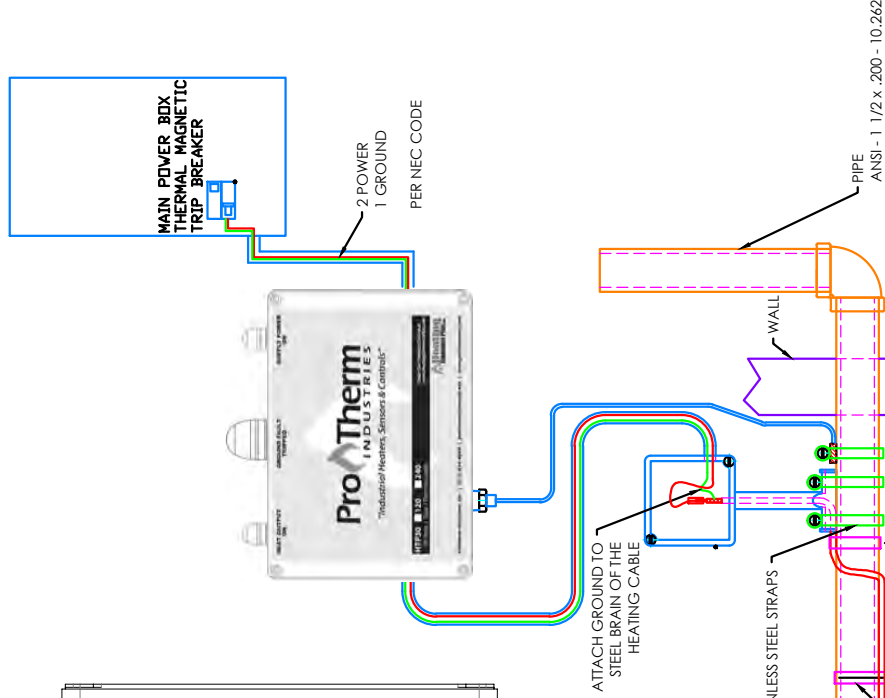

Simple Trace HTP30 Heat Trace Control Panel

Features:

- 30mA GFI Breaker
- 0-250 or 0-500F Controller
- Can be pipe or wall mounted
- Includes Type J Thermocouple with 20' Teflon Leads (Can be used for ambient sensing or line sensing)
- 40mm Red GFI Trip Lamp
- 22mm Green Power On Lamp
- 22mm Amber Output On Lamp
- All UL Recognized Components
- Includes cord grommets for power supply and sensor
- NEMA 4X, IP66 Rated, Enclosure features M20, M25, M32, M40 knockouts for easy install of power connections.
- Operating environment to -20F

Includes Type J Thermocouple with 20' Teflon Leads
Can be used for ambient sensing or line sensing

(OPTIONAL)
SEE WIRING DIAGRAM
ONLINE MANUALS &
DATA SHEETS
(HEAT TRACE MONITORING LIGHT
INSTALLATION SHEET)

SEE WIRING DIAGRAM
ONLINE MANUALS &
DATA SHEETS
(STANDOFF POWER CONNECTION
KIT WITH END SEALS INSTALLATION SHEET)

UL REQUIRES CAUTION LABELS BE ATTACHED
EVERY 10FT TO MEET CODES AND REGULATIONS.

**HTP30 LINE SENSING THERMOSTAT LAYOUT
TEMPERATURE CONTROL & GFI COMBINED**

Includes Type J Thermocouple with 20 Teflon Leads
Can be used for ambient sensing or line sensing

(OPTIONAL) SEE WIRING DIAGRAM
ONLINE MANUALS &
DATA SHEETS
(HEAT TRACE MONITORING LIGHT
INSTALLATION SHEET)