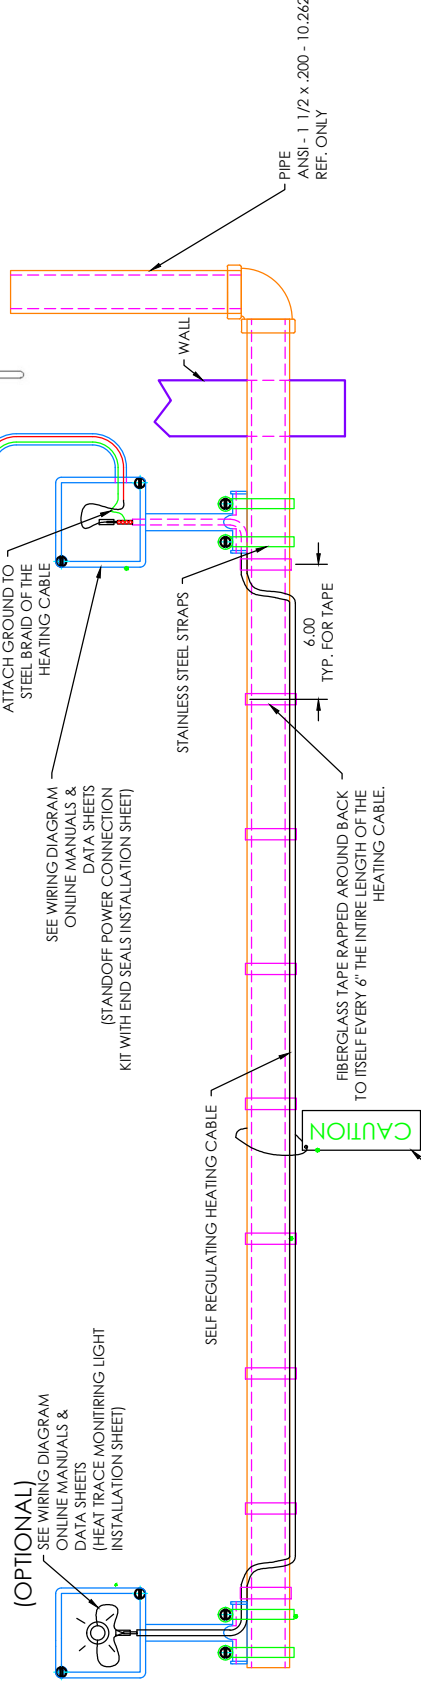

Simple Trace HTP30 Heat Trace Control Panel

Features:

- 30mA GFI Breaker
- 0-250 or 0-500F Controller
- Can be pipe or wall mounted
- Includes Type J Thermocouple with 20' Teflon Leads (Can be used for ambient sensing or line sensing)
- 40mm Red GFI Trip Lamp
- 22mm Green Power On Lamp
- 22mm Amber Output On Lamp
- All UL Recognized Components
- Includes cord grommets for power supply and sensor
- NEMA 4X, IP66 Rated, Enclosure features M20, M25, M32, M40 knockouts for easy install of power connections.
- Operating environment to -20F

Can be pipe or wall mounted

Includes Type J Thermocouple with 20' Teflon Leads
(Can be used for ambient sensing or line sensing)

PROTHERM INDUSTRIES INC., 205 PRYOR CREEK RD. N., SUITE 5, LEBANON TN 37090

Includes Type J Thermocouple with 20' Teflon Leads
Can be used for ambient sensing or line sensing

(OPTIONAL)
SEE WIRING DIAGRAM
ONLINE MANUALS &
DATA SHEETS
(HEAT TRACE MONITORING LIGHT
INSTALLATION SHEET)

SEE WIRING DIAGRAM
ONLINE MANUALS &
DATA SHEETS
(STANDOFF POWER CONNECTION
KIT WITH END SEALS INSTALLATION SHEET)

UL REQUIRES CAUTION LABELS BE ATTACHED
EVERY 10FT TO MEET CODES AND REGULATIONS.

**HTP30 LINE SENSING THERMOSTAT LAYOUT
TEMPERATURE CONTROL & GFI COMBINED**