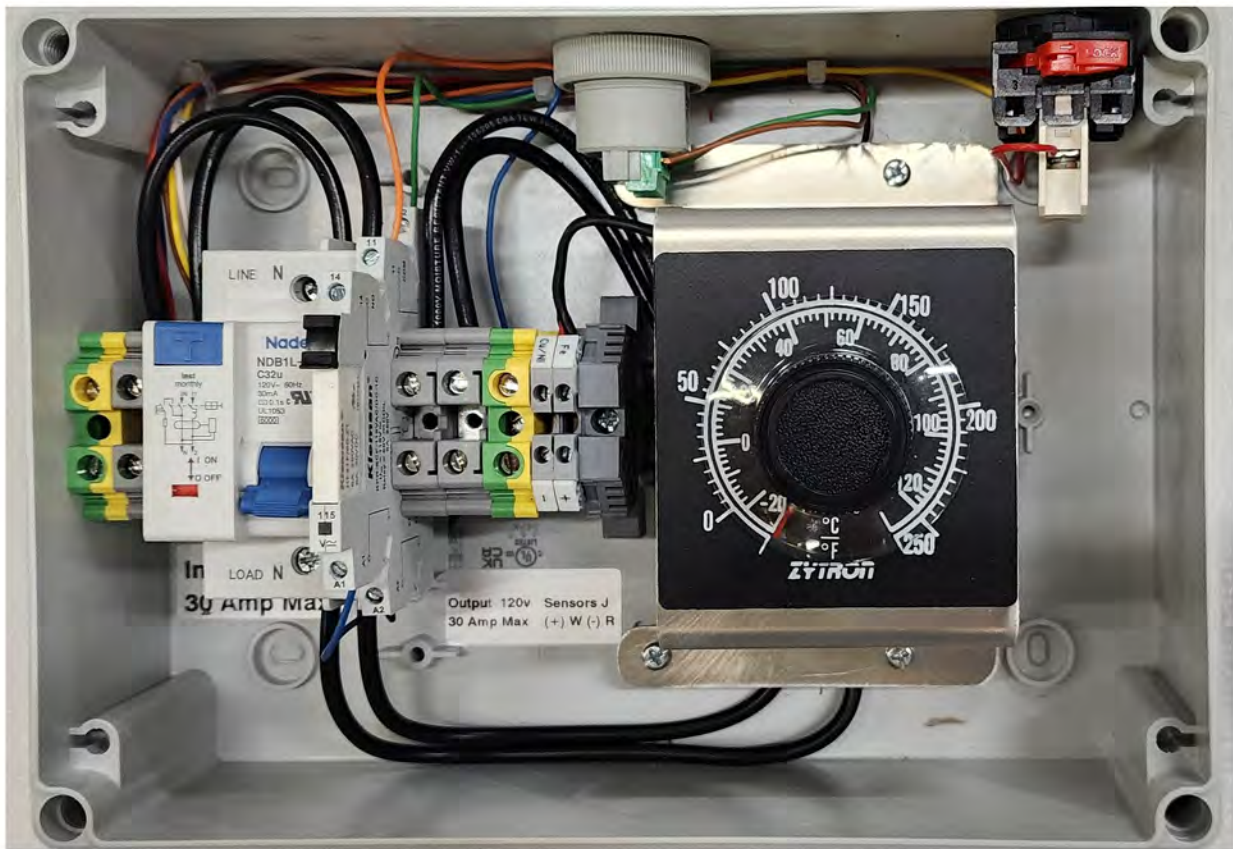

120 Volt Wiring - Neutral - White | Positive + Black
240 Volt Wiring - L1 Positive + Black & L2 Positive + Black