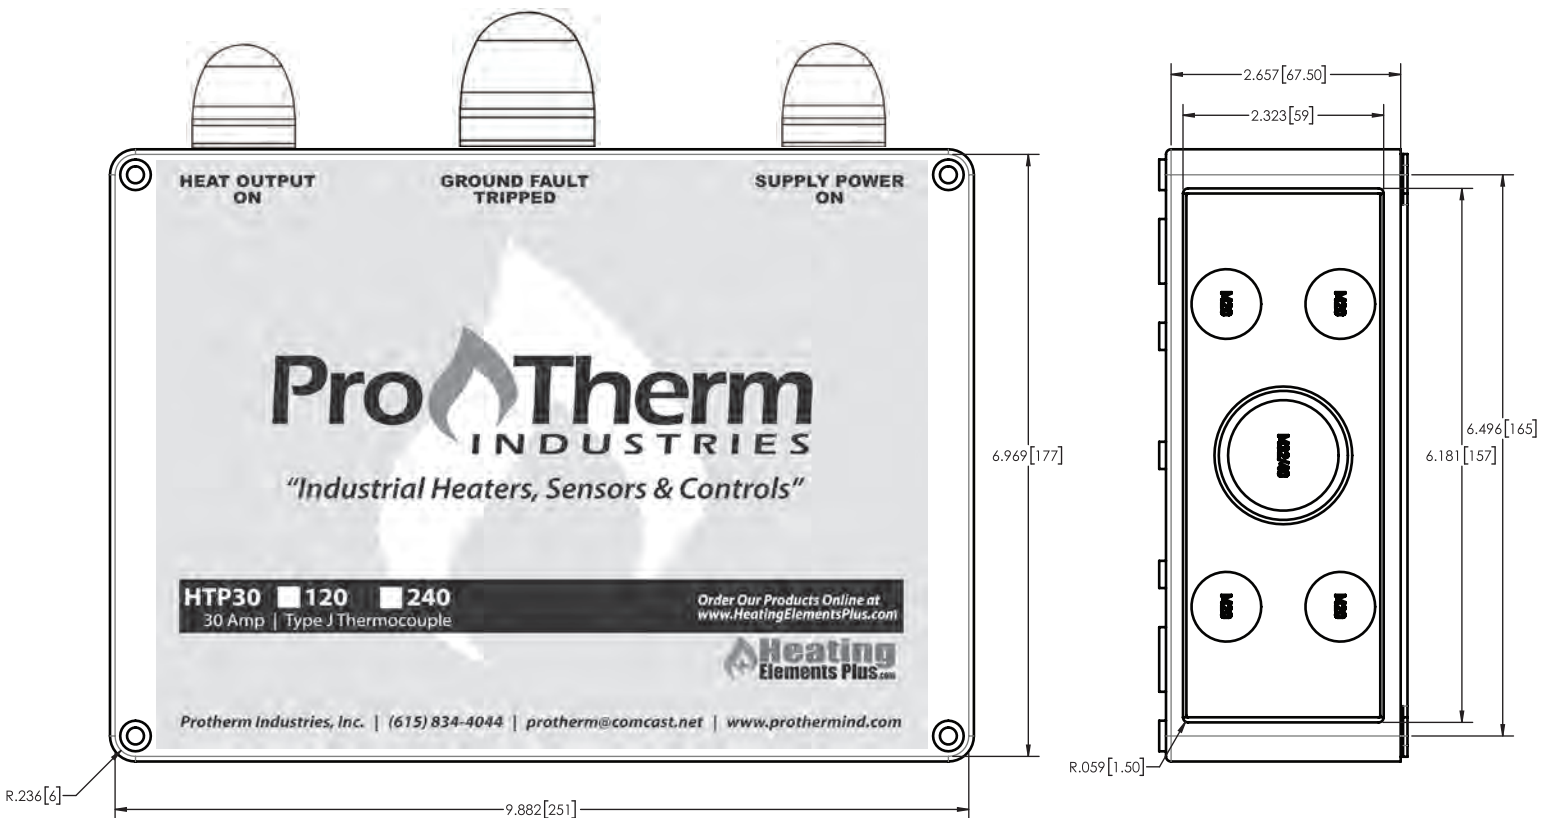

Simple Trace HTP30 Heat Trace Control Panel

Features:

- 30mA GFI Breaker
- 0-250 or 0-500F Controller
- Can be pipe or wall mounted
- Includes Type J Thermocouple with 20' Teflon Leads (Can be used for ambient sensing or line sensing)
- 40mm Red GFI Trip Lamp
- 22mm Green Power On Lamp
- 22mm Amber Output On Lamp
- All UL Recognized Components
- Includes cord grommets for power supply and sensor
- NEMA 4X, IP66 Rated, Enclosure features M20, M25, M32, M40 knockouts for easy install of power connections.
- Operating environment to -20F

Can be pipe or wall mounted

Includes Type J Thermocouple with 20' Teflon Leads
(Can be used for ambient sensing or line sensing)

PROTHERM INDUSTRIES INC., 205 PRYOR CREEK RD. N., SUITE 5, LEBANON TN 37090