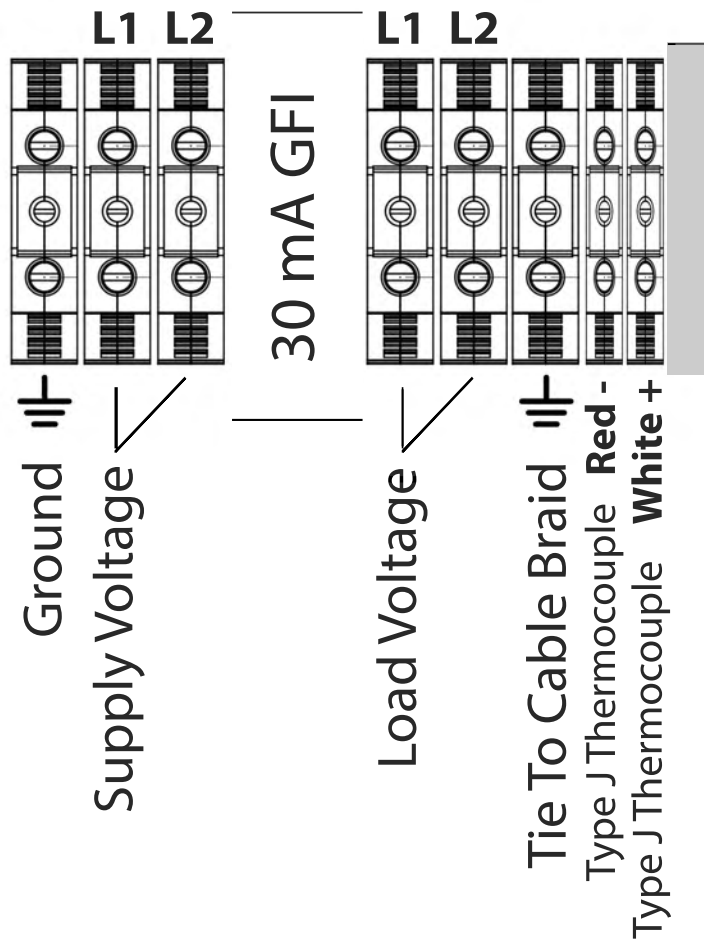

120 Volt Wiring - Neutral - White | Positive + Black
240 Volt Wiring - L1 Positive + Black & L2 Positive + Black