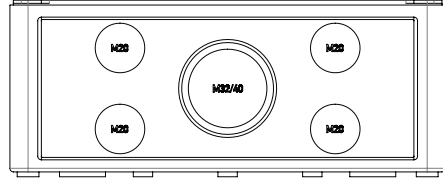

Includes Type J Thermocouple with 20' Teflon Leads
Can be used for ambient sensing or line sensing

(OPTIONAL)
SEE WIRING DIAGRAM
ONLINE MANUALS &
DATA SHEETS
(HEAT TRACE MONITORING LIGHT
INSTALLATION SHEET)