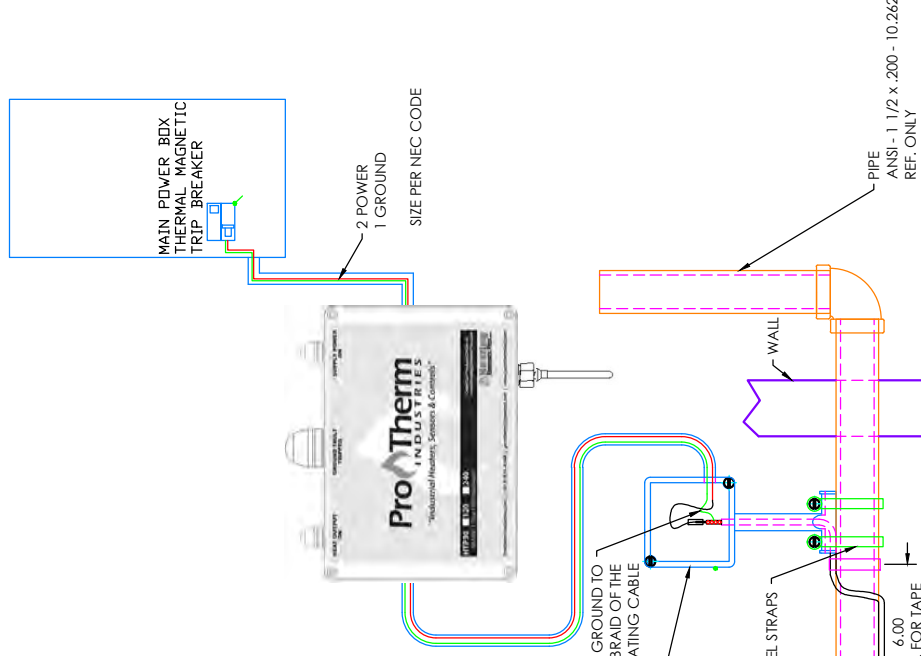

Simple Trace HTP30 Heat Trace Control Panel

Features:

- 30mA GFI Breaker
- 0-250 or 0-500F Controller
- Can be pipe or wall mounted
- Includes Type J Thermocouple with 20' Teflon Leads (Can be used for ambient sensing or line sensing)
- 40mm Red GFI Trip Lamp
- 22mm Green Power On Lamp
- 22mm Amber Output On Lamp
- All UL Recognized Components
- Includes cord grommets for power supply and sensor
- NEMA 4X, IP66 Rated, Enclosure features M20, M25, M32, M40 knockouts for easy install of power connections.
- Operating environment to -20F

Includes Type J Thermocouple with 20' Teflon Leads
Can be used for ambient sensing or line sensing

(OPTIONAL)
SEE WIRING DIAGRAM
ONLINE MANUALS &
DATA SHEETS
(HEAT TRACE MONITORING LIGHT
INSTALLATION SHEET)

SEE WIRING DIAGRAM
ONLINE MANUALS &
DATA SHEETS
(STANDOFF POWER CONNECTION
KIT WITH END SEALS INSTALLATION SHEET)

UL REQUIRES CAUTION LABELS BE ATTACHED
EVERY 10FT TO MEET CODES AND REGULATIONS.

**HTP30 LINE SENSING THERMOSTAT LAYOUT
TEMPERATURE CONTROL & GFI COMBINED**

Includes Type J Thermocouple with 20 Teflon Leads
Can be used for ambient sensing or line sensing

(OPTIONAL) SEE WIRING DIAGRAM
ONLINE MANUALS &
DATA SHEETS
(HEAT TRACE MONITORING LIGHT
INSTALLATION SHEET)