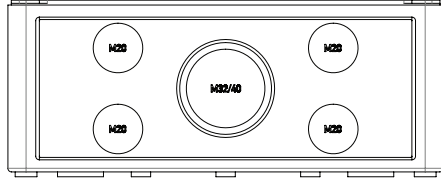

**HTP30 LINE SENSING THERMOSTAT LAYOUT
TEMPERATURE CONTROL & GFI COMBINED**

Includes Type J Thermocouple with 20 Teflon Leads
Can be used for ambient sensing or line sensing

(OPTIONAL) SEE WIRING DIAGRAM
ONLINE MANUALS &
DATA SHEETS
(HEAT TRACE MONITORING LIGHT
INSTALLATION SHEET)

SEE WIRING DIAGRAM
ONLINE MANUALS &
DATA SHEETS
(STANDOFF POWER CONNECTION
KIT WITH END SEALS INSTALLATION SHEET)

UL REQUIRES CAUTION LABELS BE ATTACHED
EVERY 10FT TO MEET CODES AND REGULATIONS.

CAUTION